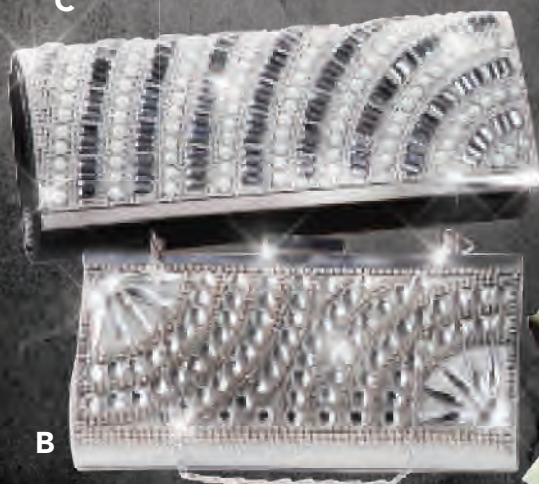

Dazzling Dainty

The perfect piece to complement any outfit with a bag of your choice, that comes with a flower arrangement